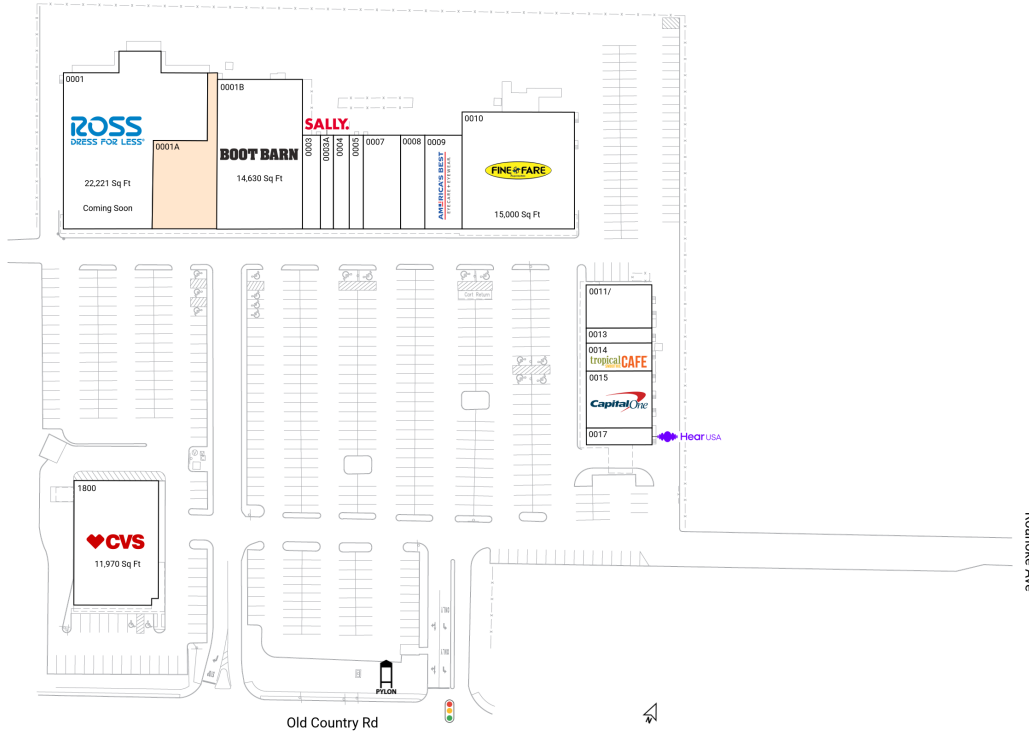

Roanoke Plaza

1080-1140 Old Country Road | Riverhead, NY 11901

Suffolk County New York-Newark-Jersey City, NY-NJ 99,131 Sq Ft

40.9332, -72.6771

Available Spaces

0001A 6,299 Sq Ft

Current Tenants Space size listed in square feet

0001	Ross Dress for Less	22,221
0001B	Boot Barn	14,630
0003	DeJesus Deli and Taqueria	1,400
0003A	Sally Beauty Supply	1,925
0004	Caruso's Pizzeria	1,700
0005	The Lemon Tree	1,500
0007	Tong Fu Restaurant	4,000
0008	Roanoke Plaza Liquors	2,600
0009	America's Best Contacts & Eyeglasses	4,000
0010	Fine Fare Supermarkets	15,000
0011/	Roanoke Laundry	3,150
0013	Inga's Cleaners	1,120
0014	Tropical Smoothie Cafe	2,100
0015	Capital One	4,256
0017	HearUSA	1,260
1800	CVS	11,970

This site plan is for illustrative and information purposes only, showing the general layout of the shopping center; and is not a legal survey. Brixmor makes no representation or warranty that the shopping center is exactly as depicted as site conditions and tenant mix are subject to change over time.